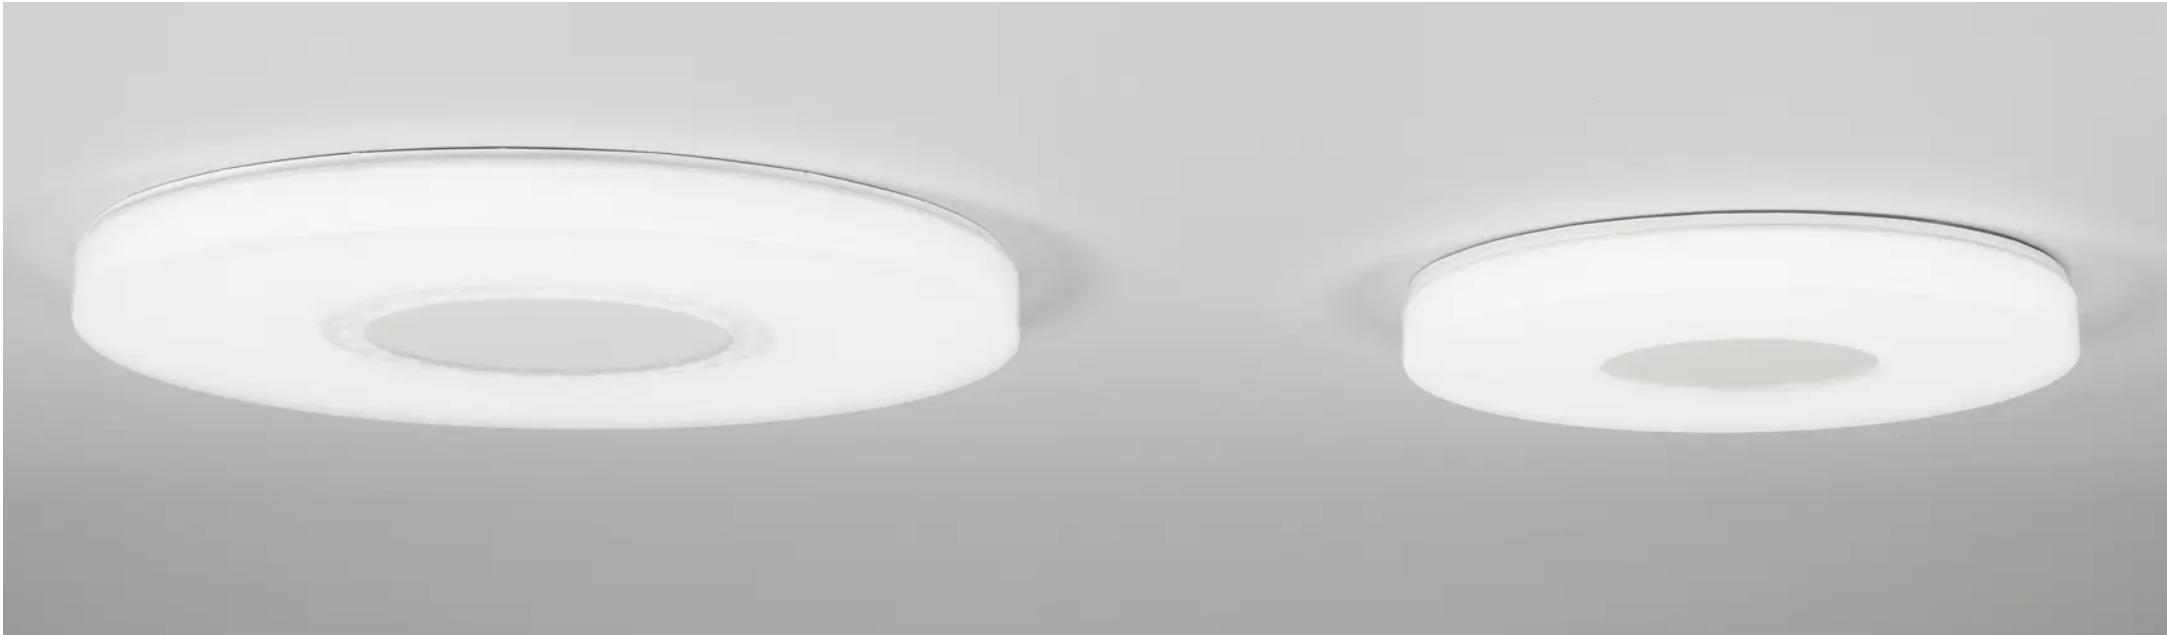

info@smlightarchitecture.com
press@smlightarchitecture.com

SPEIRS MAJOR

Eira is a family of LED luminaires developed with lighting manufacturer Fagerhult specifically for the healthcare industry.

MANUFACTURER
Fagerhult

PROJECT TEAM
Mark Major, Andrew
Howis, Benz Roos

SPEIRS MAJOR

Eira features an opal shade that softly diffuses the light so that it is comfortable to view even at high output. It is available in two sizes, with the larger fixture able to accommodate tightly controlled downlighting from an integral 'performance ring'.

This supplementary lighting can be called upon to enhance levels when the clinical need arises, reducing the need for further lighting equipment.

SPEIRS MAJOR

The fixtures are a core part of Fagerhult's Health & Care range and have been specified for patient rooms, consultations rooms and corridors in a number of hospitals.